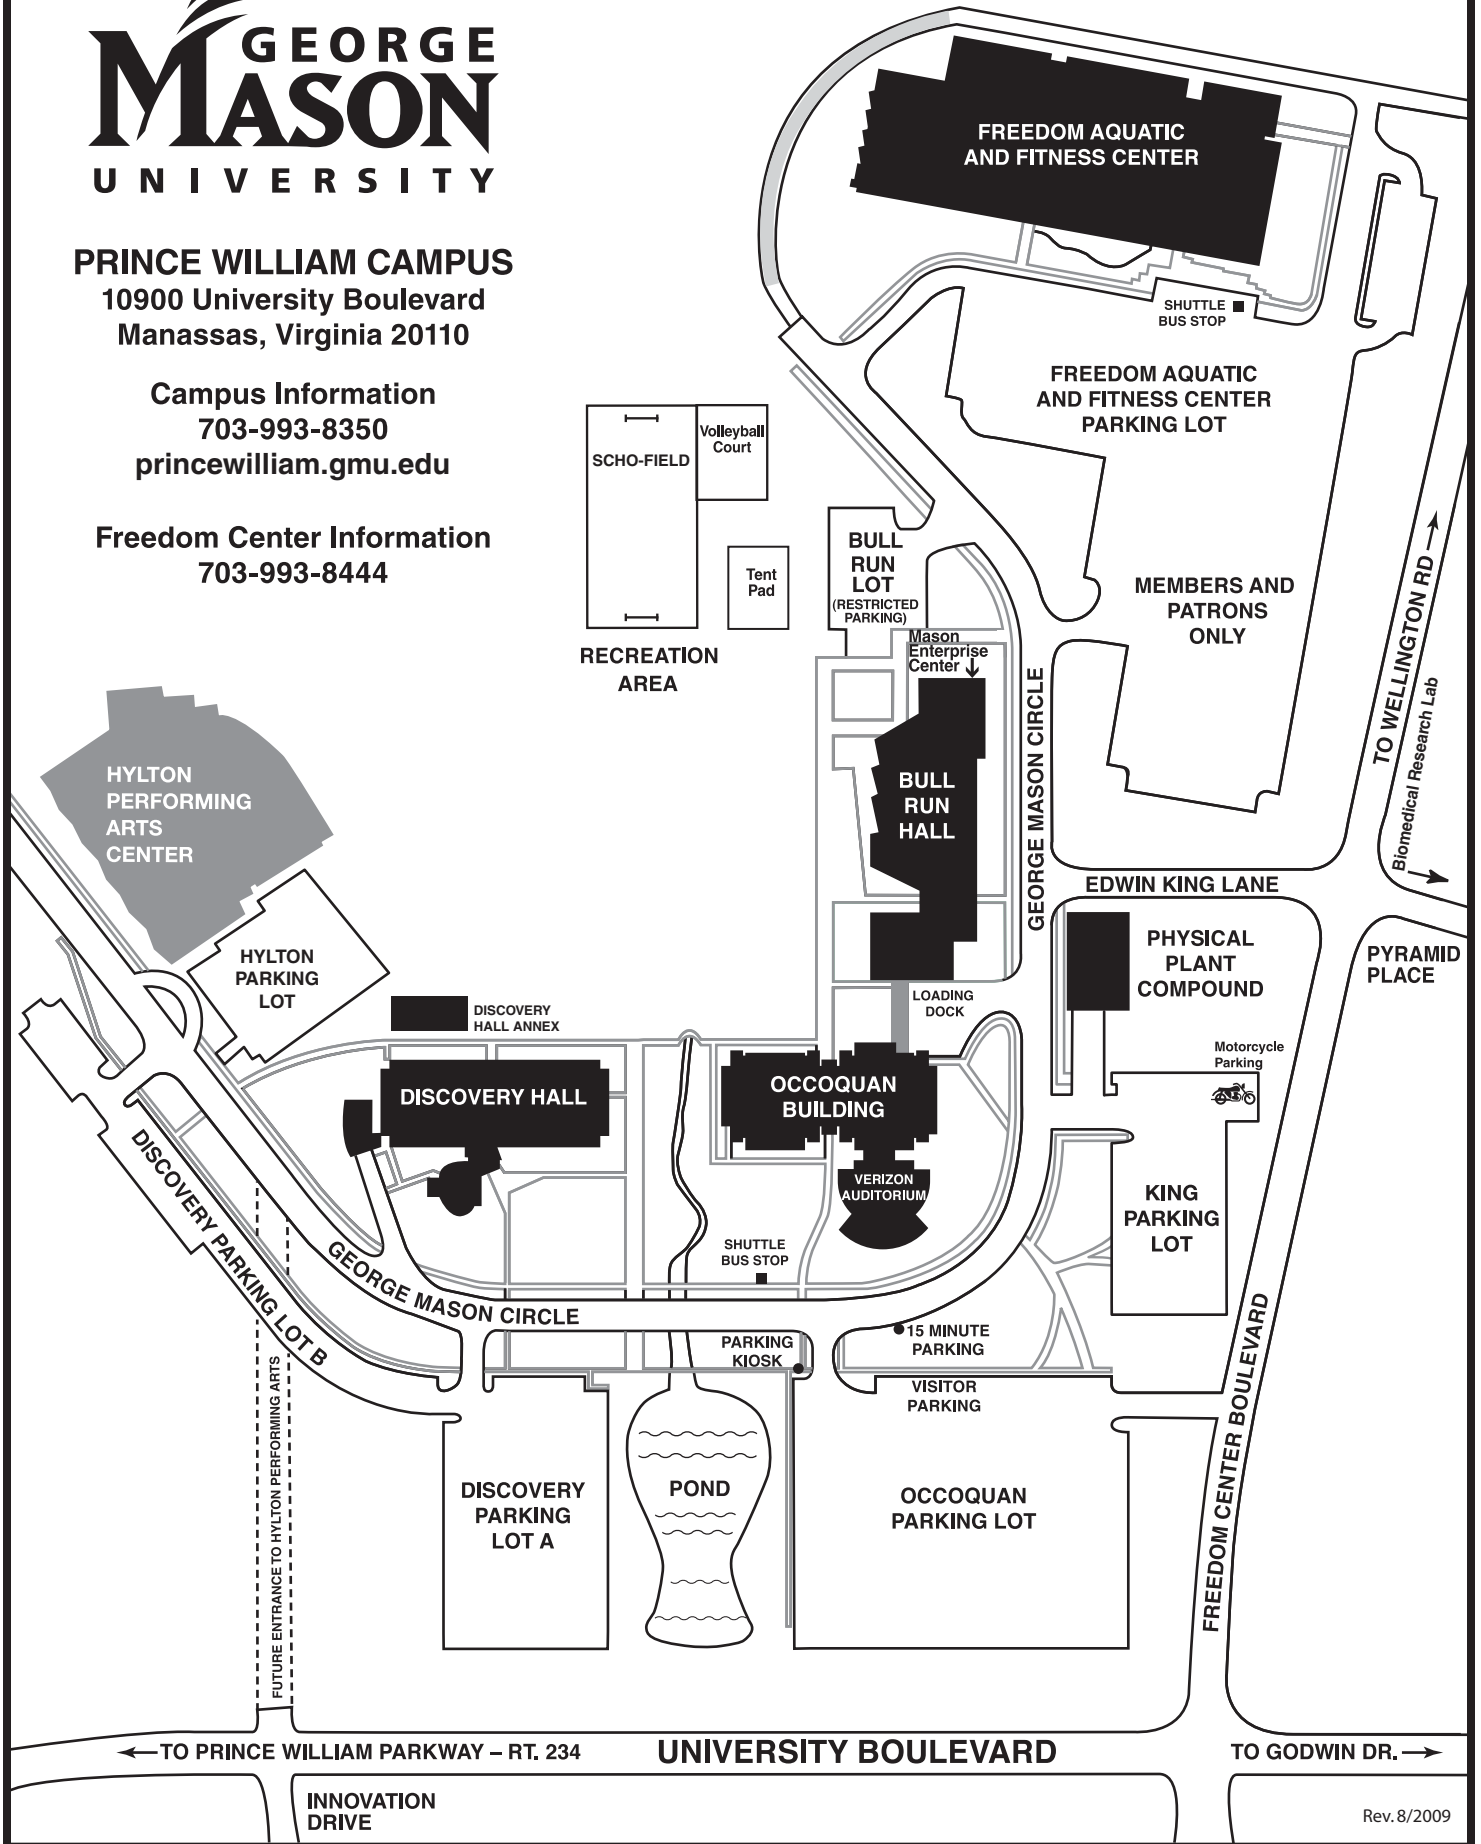

GEORGE MASON UNIVERSITY

PRINCE WILLIAM CAMPUS
 10900 University Boulevard
 Manassas, Virginia 20110

Campus Information
 703-993-8350
 princewilliam.gmu.edu

Freedom Center Information
 703-993-8444

← TO PRINCE WILLIAM PARKWAY – RT. 234

UNIVERSITY BOULEVARD

TO GODWIN DR. →

INNOVATION DRIVE